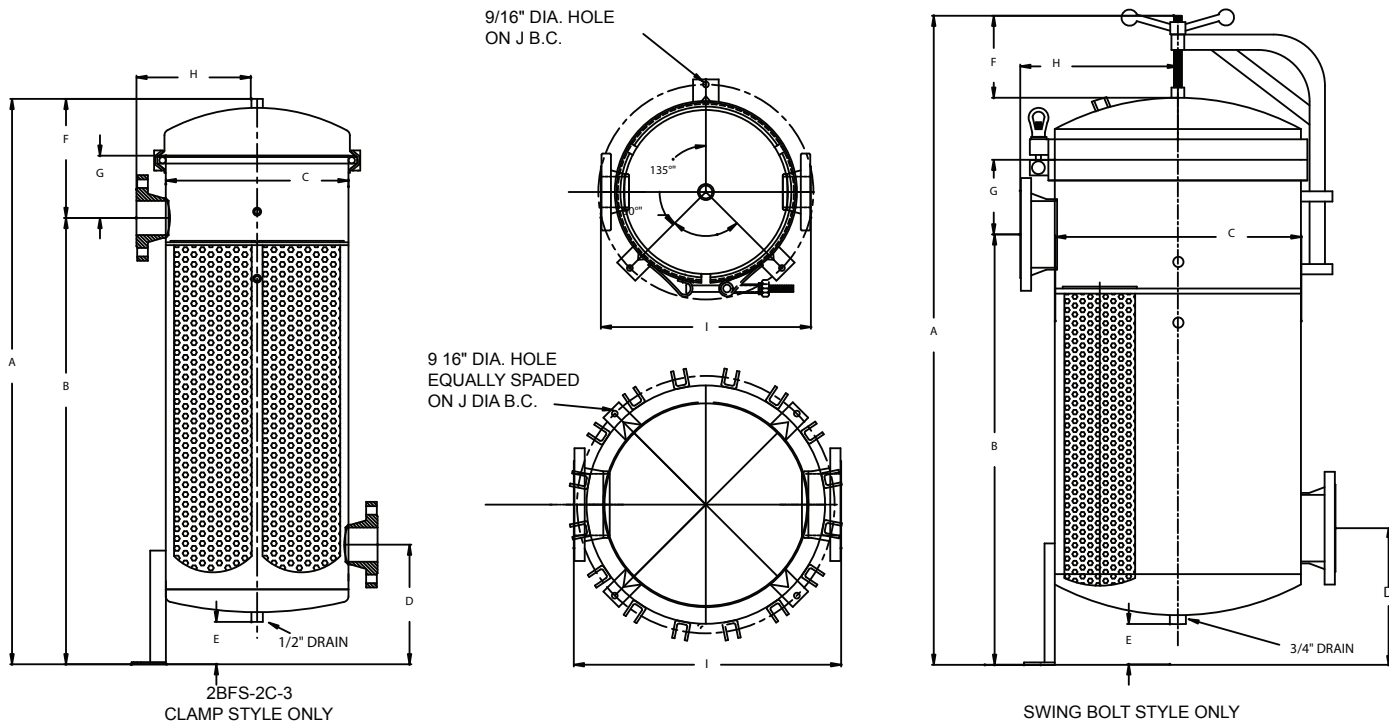

Dimensions

MODEL	A	B	C	D	E	F	G	H	I	J
2BFS-2C-3	49 9/16"	39 1/8"	16"	10 1/2"	4 1/8"	11 5/8"	13 5/8"	10 9/16"	20 1/2"	20 15/16"
2BFS-2SB	49 9/16"	39 1/8"	16"	10 1/2"	3 11/16"	10"	6 7/8"	10 9/16"	20 1/2"	20 15/16"
3BFS-2SB	52 7/8"	41 1/16"	18"	10 3/4"	3 1/4"	10"	6 1/4"	12 5/16"	22 5/8"	22 15/16"
4BFS-2SB	61 1/4"	40 1/2"	20"	11 1/4"	3 1/4"	10"	8"	12 7/8"	26 1/16"	25"
5BFS-2SB	63 1/2"	42"	24"	13 3/8"	4"	10"	7 1/4"	15 3/8"	30"	29"
6BFS-2SB	63 1/2"	42"	24"	13 3/8"	4"	10"	7 1/4"	15 3/8"	30"	29"

ORDERING GUIDE - Clamp Closer

# of Bags	Model	Bag Size	Closer	Std. Flanged Connections	Material	Gasket
2	BFS	2	C = Clamp	3 = 3"	Blank = 304 SS 316 = 316 SS	Blank = Buna E = EPR S = Silicone V = Viton T = Telfon Encapluated Silicone

ORDERING GUIDE - Swing Bolt Closer

# of Bags	Model	Bag Size	Closer	Std. Flanged Connections	Material	Gasket
2	BFS	2	SB = Swing Bolt	3 = 3"	Blank = 304 SS	Blank = Buna
3				4 = 4"	316 = 316 SS	E = EPR
4				4 = 4"	134 = 3M 134 Coating over 304 SS	S = Silicone
5				4 = 4"		V = Viton
6				6 = 6"		T = Telfon Encapluated Silicone

Example: 4BFS-2SB-4-316E